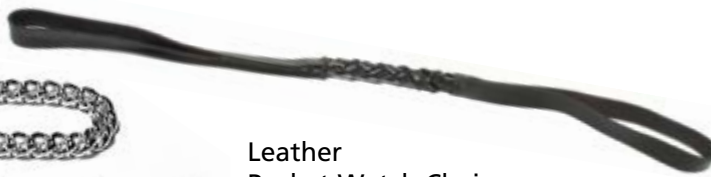

1/20/14K Yellow Gold Filled or Sterling Silver. Each is a full 28" long and has a swivel attached. Prices are Jewelers' Costs.

- 38-7056-8 Figaro 2.43mm Wide \$22.00
- 38-7057-8 Rope 3.04mm Wide \$24.75

Limited Quantities - Order Today!

Leather Pocket Watch Holders

Genuine leather holders protect pocket watch. Snap front and belt loop. Two sizes available in black and brown.

- 680.058 Black Small 56 x 70mm \$5.95
- 680.059 Black Large 65 x 75mm \$5.95
- 680.061 Brown Small 56 x 70mm \$5.95
- 680.062 Brown Large 65 x 75mm \$5.95

Soaring Eagle Pocket Watch Holders

Genuine black leather holders feature an attached silver-tone eagle. Snap front and belt loop. Two sizes available.

- 680.063 Black w/Eagle Small 56 x 70mm \$5.95
- 680.064 Black w/Eagle Large 65 x 75mm \$5.95

Plated Waldemar Chains

12" Waldemar chain with belt hook and swivel. Available chrome plated or yellow plated. 5.6mm wide.

- 41-6008-11 Yellow Plated \$5.95 ea
- 41-6008-12 Chrome Plated \$5.95 ea

Leather Pocket Watch Chains